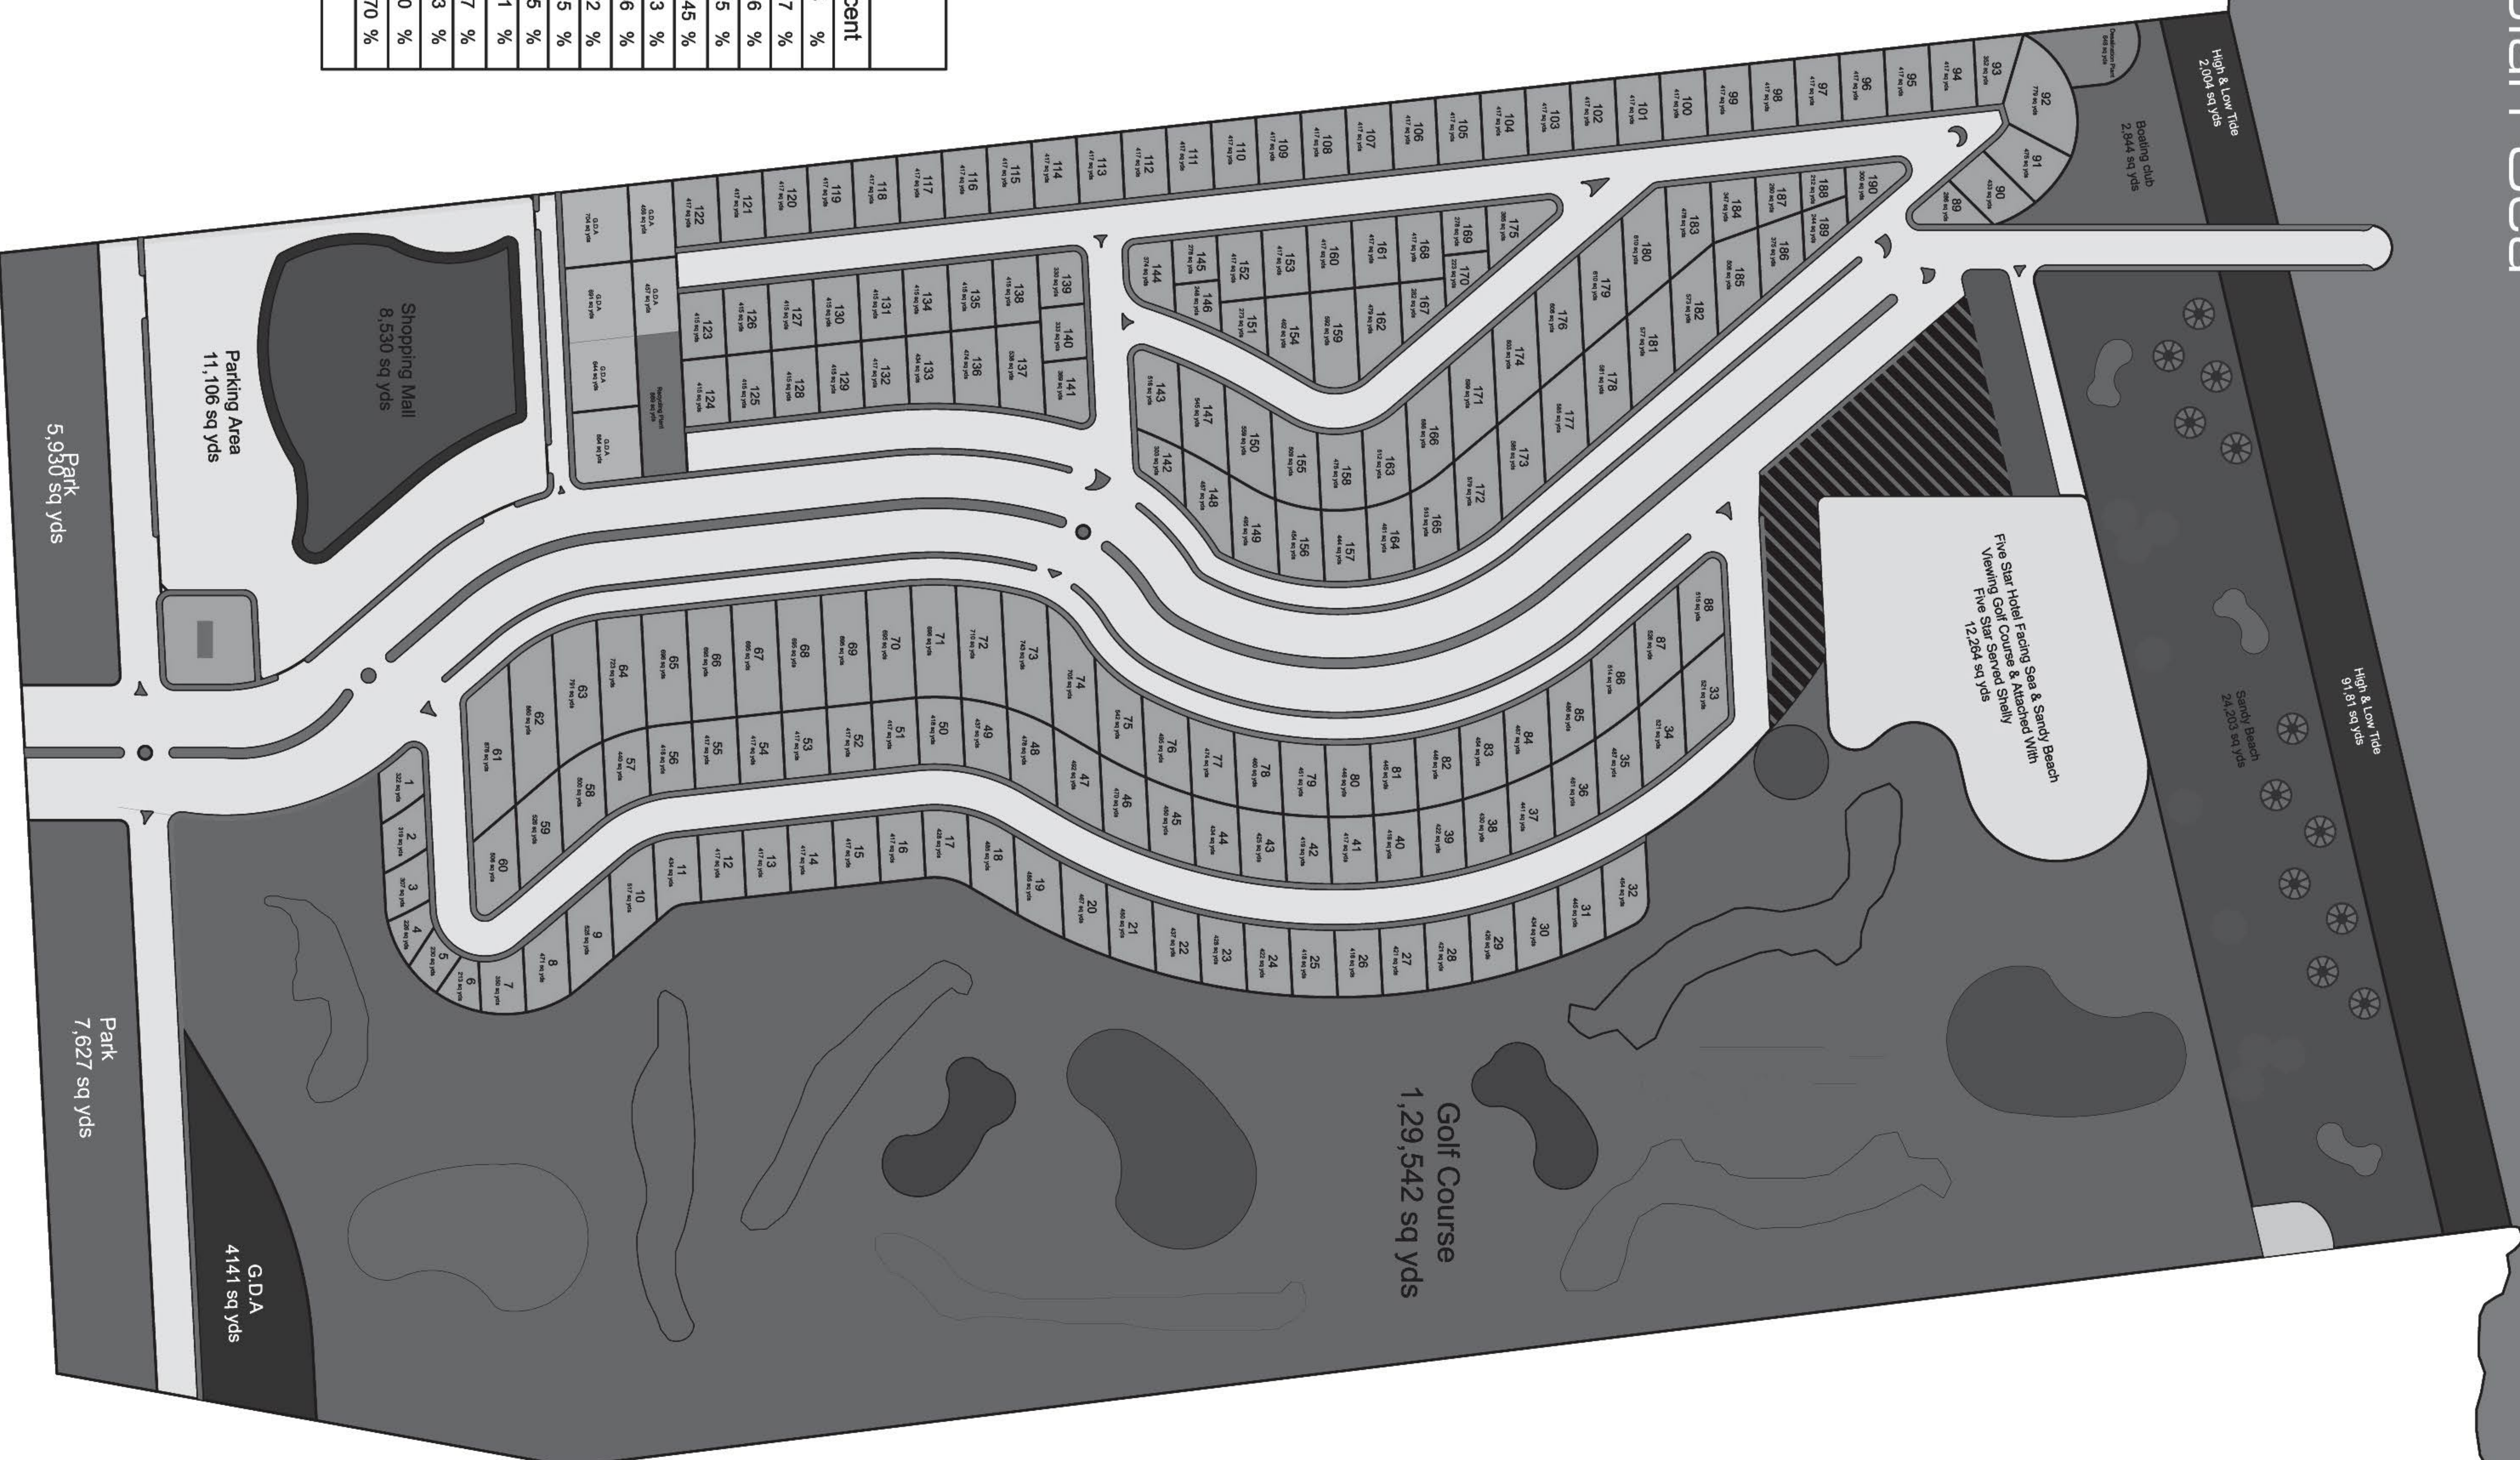

GOLDEN SAND

Arabian Sea

Legend

Type	Total Area	Acres	Quantity	Percent
Parks	13,557 sq yds	2.80	2	3.5 %
Mosque	1,100 sq yds	0.22	1	0.27 %
Five Star Hotel	12,264 sq yds	2.53	1	3.16 %
Parking Area	16,478 sq yds	3.40	2	4.25 %
Golf Course	1,29,542 sq yds	26.76	1	33.45 %
Shopping Mall	8,530 sq yds	1.76	1	2.23 %
Shops & Food	1,420 sq yds	0.29	5	0.36 %
Boating Club	2,844 sq yds	0.58	1	0.72 %
Sandy Beach	24,203 sq yds	5.00	1	6.25 %
Shelly	87,075 sq yds	18.00	190	22.5 %
Recycling Plant	869 sq yds	0.17	1	0.21 %
Desalination plant	1,103 sq yds	0.22	2	0.27 %
Golf Club	570 sq yds	0.11	1	0.13 %
G.D.A	7,767 sq yds	1.60	7	2.00 %
Roads	79,878 sq yds	16.56	Acres	20.70 %
Total	3,87,200 sq yds		80 Acres	